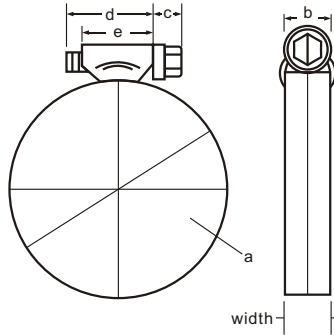

HOSE CLAMP

Width	a	b	c	d	e
12.7mm	0.60	15	8	17	15

ITEM NO.	NO.	SIZE	MM	Packin List				
				Pcs / Box	Pcs / ctn	N.W.	G.W	CUFT
HF-2203 12.7mm								
HF-2203-5/8	4	5/8"	10-16	100pcs	1000pcs	15.2kgs	16.2kgs	0.84'
HF-2203-3/4	6	3/4"	13-19	100pcs	1000pcs	15.4kgs	16.4kgs	0.84'
HF-2203-7/8	8	7/8"	16-23	100pcs	1000pcs	15.6kgs	16.6kgs	0.84'
HF-2203-1 3/16		1 3/16"	19-30	100pcs	1000pcs	16.0kgs	17.0kgs	1.32'
HF-2203-1 1/4	12	1 1/4"	16-32	100pcs	1000pcs	16.5kgs	17.5kgs	1.32'