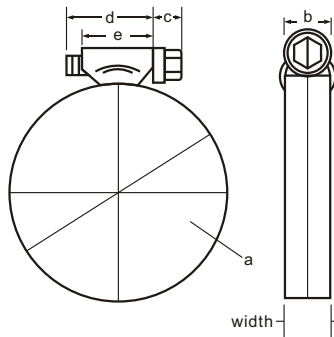

HOSE CLAMP

Width	a	b	c	d	e
12.7mm	0.60	15	8	17	15

ITEM NO.	NO.	SIZE	MM	Packin List				
				Pcs / Box	Pcs / ctn	N.W.	G.W	CUFT
HF-2203 12.7mm								
HF-2203-5/8	4	5/8"	10-16	100pcs	1000pcs	15.2kgs	16.2kgs	0.84'
HF-2203-3/4	6	3/4"	13-19	100pcs	1000pcs	15.4kgs	16.4kgs	0.84'
HF-2203-7/8	8	7/8"	16-23	100pcs	1000pcs	15.6kgs	16.6kgs	0.84'
HF-2203-1 3/16		1 3/16"	19-30	100pcs	1000pcs	16.0kgs	17.0kgs	1.32'
HF-2203-1 1/4	12	1 1/4"	16-32	100pcs	1000pcs	16.5kgs	17.5kgs	1.32'